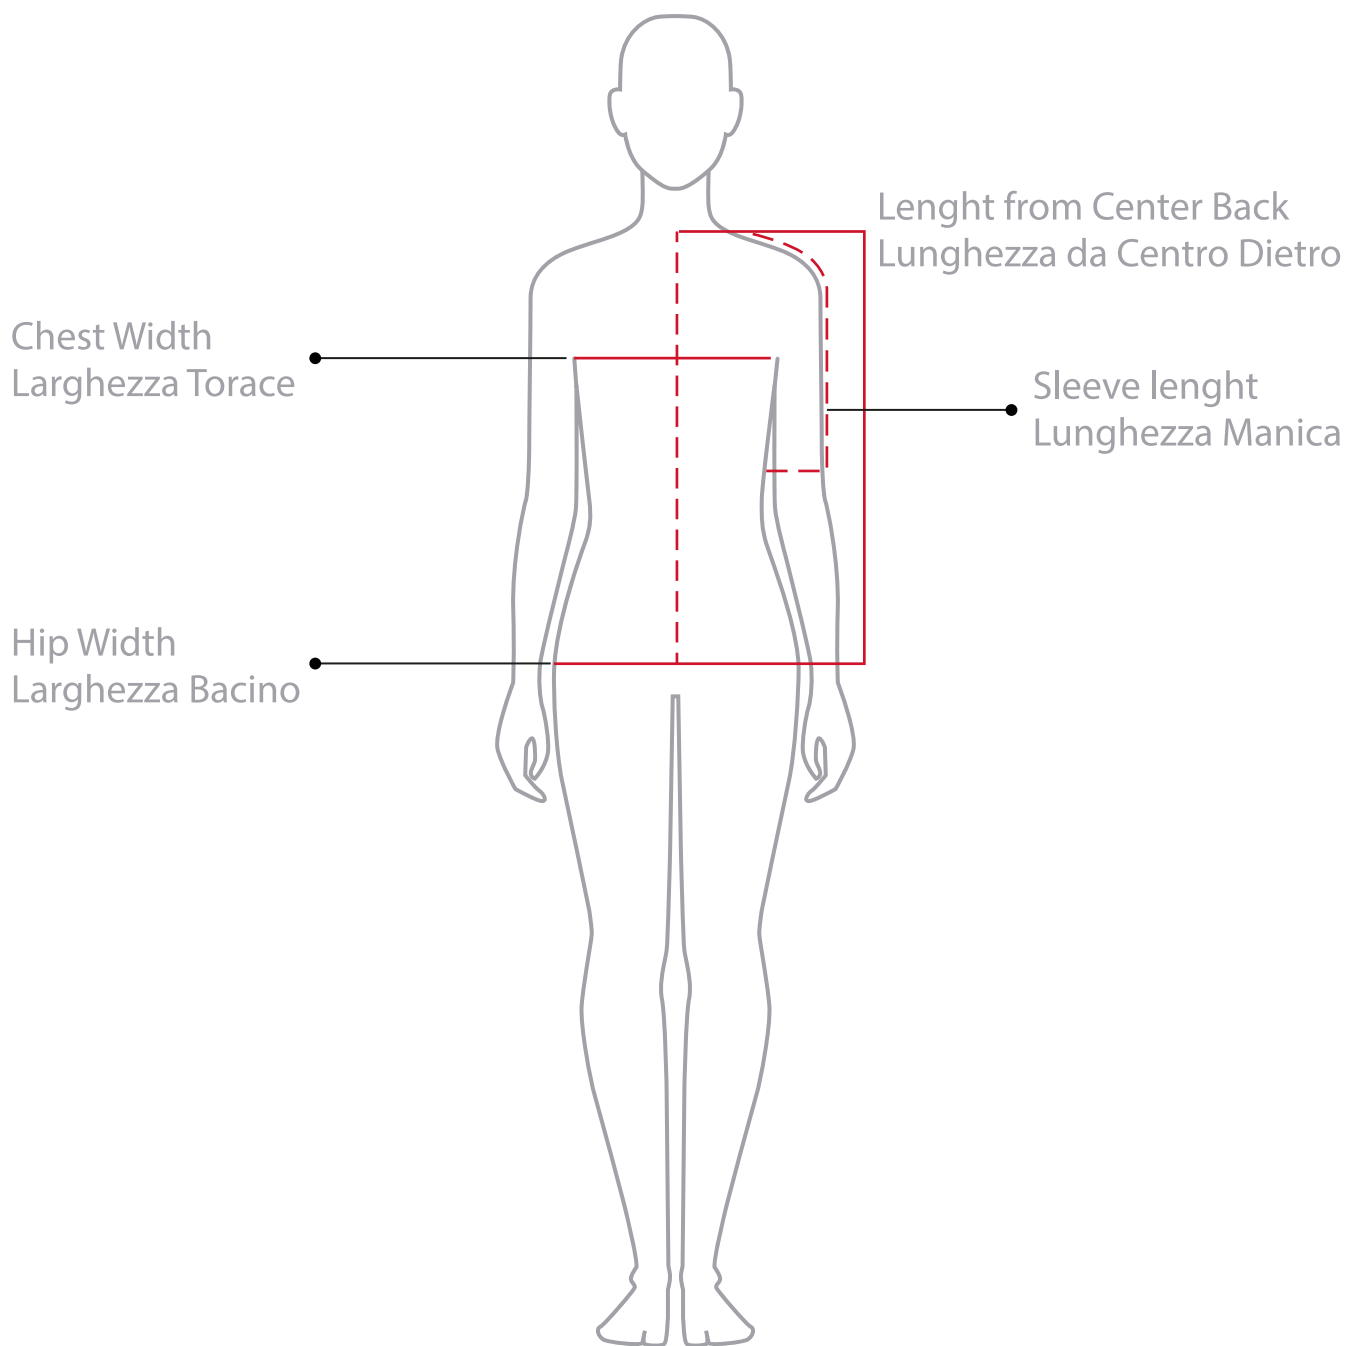

SIZE GUIDE

SIZE TABLE CM

Size	chest width	Sleeves lenght	hip width	Lenght C/B
XS/S	90 cm	39 cm	89 cm	51 cm
M	94 cm	40 cm	93 cm	52 cm
L	99 cm	41 cm	98 cm	55 cm

SIZE TABLE INCH

Size	chest width	Sleeves lenght	hip width	Lenght C/B
XS/S	35,4 in	15,3 in	35 in	20,1 in
M	37 in	15,7 in	36,6 in	20,5 in
L	39 in	16,1 in	38,6 in	21,6 in

REGULAR FIT

La modella indossa la taglia XS/S
ALTEZZA MODELLO: 175 CM

VESTIBILITA' MORBIDA

Model wearing size XS/S
MODEL HEIGHT: 175 CM

LET THE FLOWERS FLOW.COM